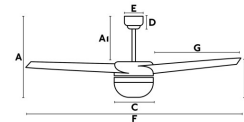

EASY Grey ceiling fan

Ref. 33416

Ceiling fan with light suitable for rooms up to 13m². Motor made from steel and blades from ABS with an opal glass difusser. The color of blades are white, not reversible . Operated by remote control,(included) setted up with 3 dimmable speeds 105/185/285 rpm which correspond to the following consumptions of 10,7/23,5/68,1w. Easy to install. This ceiling fan is suitable for inclining roof.

Specifications

Bulb:	2 x E27 15W
Bulb included:	No
Transformer:	
Transformer included:	No
Voltage:	220-240V
Operating Frequency:	50Hz
IP:	20
Class:	I
Material:	Motor made from steel and blades from ABS with an opal glass difusser
Recommended bulb:	17463
Description of recommended Bulb:	BULB STANDARD MATT LED E27 7W 2700K 800Lm
Length:	1050 mm
Net Width:	1050 mm
Height:	460 mm
Diameter:	1050 Ø
Net Weight:	6.39 kg
Volume:	0.03058 m ³