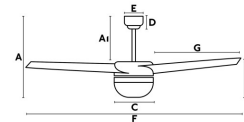

## EASY White ceiling fan

Ref. 33415

Ceiling fan with light suitable for minimalist and small rooms (up to 13m2). Motor made from steel and blades from ABS with an opal glass difusser. The color of blades are white, not reversible . Operated by remote control,( included) setted up with 3 dimmable speeds 105/185/285 rpm which correspond to the following consumptions of 10,7/23,5/68,1w. Easy to install. This ceiling fan is suitable for inclining roof.

### Specifications

<b>Bulb:</b>	2 x E27 15W
<b>Bulb included:</b>	No
<b>Transformer:</b>	
<b>Transformer included:</b>	No
<b>Voltage:</b>	220-240V
<b>Operating Frequency:</b>	50Hz
<b>IP:</b>	20
<b>Class:</b>	I
<b>Material:</b>	Motor made from steel and blades from ABS with an opal glass difusser
<b>Recommended bulb:</b>	17463
<b>Description of recommended Bulb:</b>	BULB STANDARD MATT LED E27 7W 2700K 800Lm
<b>Length:</b>	1050 mm
<b>Net Width:</b>	1050 mm
<b>Height:</b>	460 mm
<b>Diameter:</b>	1050 Ø
<b>Net Weight:</b>	6.39 kg
<b>Volume:</b>	0.03058 m3